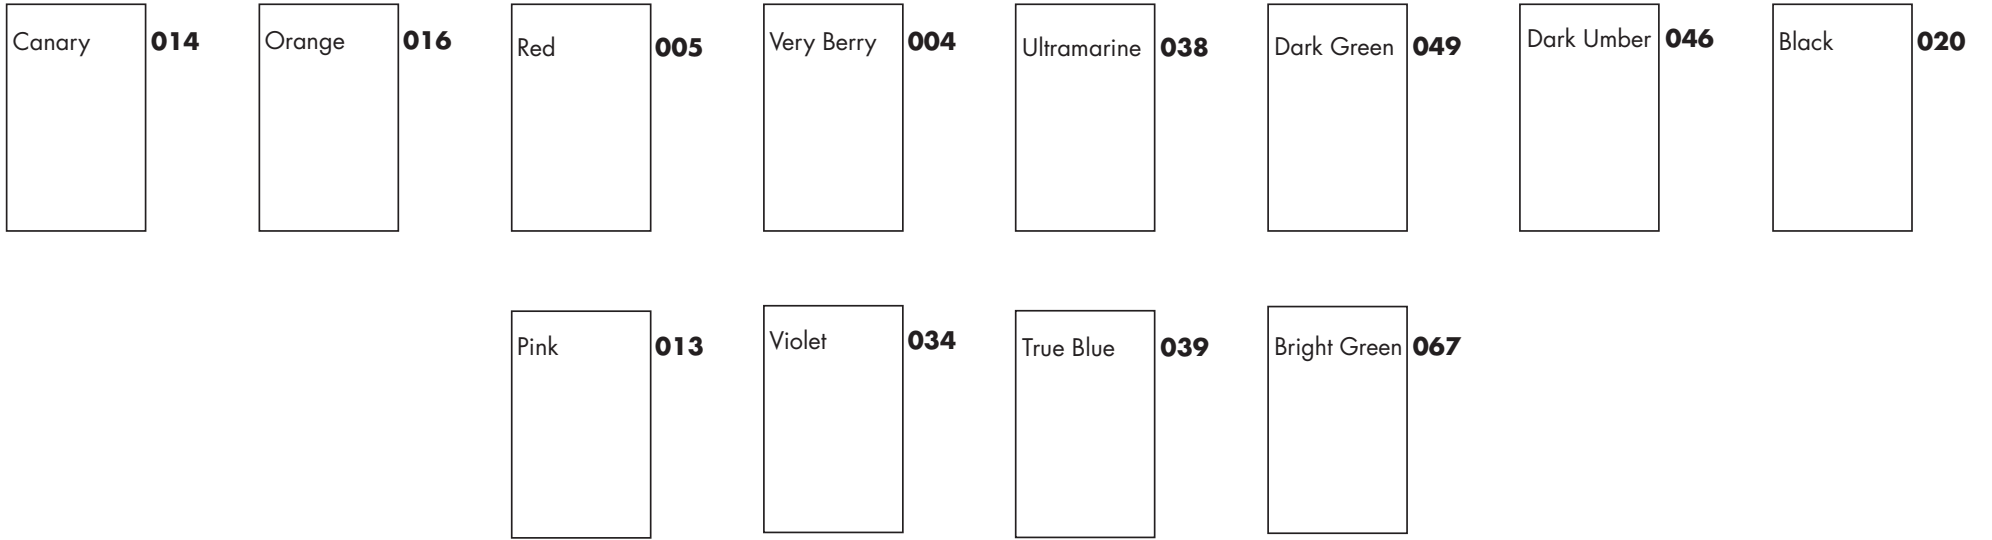

spectra  MARKER

TWIN TIP ALCOHOL MARKER
12 BASIC SET COLOR RANGE

TRI-NIB

BRUSH NIB

spectra  **MARKER**

TWIN TIP ALCOHOL MARKER
12 BASIC SET COLOR RANGE

TRI-NIB

BRUSH NIB